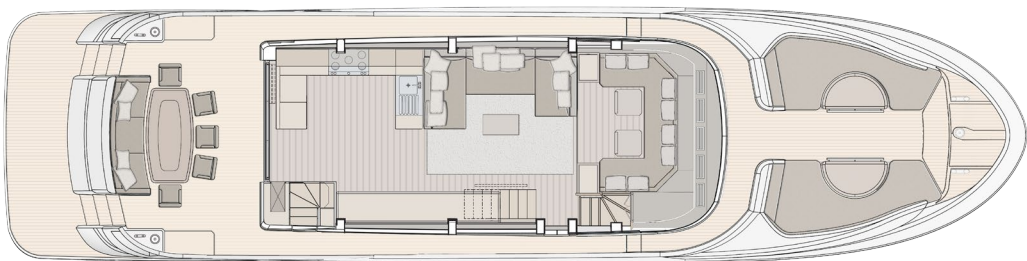

Welcome to the MCY 76 *Sky lounge*, a yacht designed to fit your dreams.

MONTECARLOYACHTS

General arrangements

Enclosed Flybridge

Main Deck - Proposal with galley located forward

Main Deck - Proposal with galley located aft

Lower Deck

MONTE CARLO YACHTS
Via Consiglio d'Europa 90
34074 Monfalcone (GO), Italia
t. +39 0481 283111
f. +39 0481 283500
www.montecarloyachts.it

Technical specifications

Main dimensions

Overall length (LOA)	23.06 75 ft 7 in
Maximum beam	5.75 m 18 ft 10 in
Displacement	54 t Dry