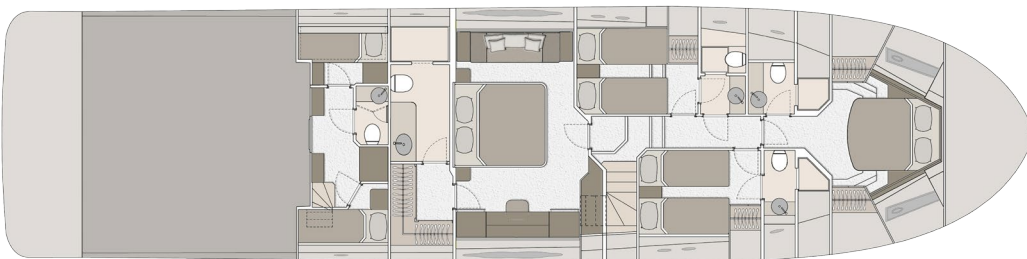

Welcome to the MCY 76 *Sky lounge*, a yacht designed to fit your dreams.

MONTECARLOYACHTS

General arrangements

Enclosed Flybridge

Main Deck - Proposal with galley located forward

Main Deck - Proposal with galley located aft

Lower Deck

MONTE CARLO YACHTS
Via Consiglio d'Europa 90
34074 Monfalcone (GO), Italia
t. +39 0481 283111
f. +39 0481 283500
www.montecarloyachts.it

Technical specifications

Main dimensions

Overall length (LOA)	23.06 75 ft 7 in
Maximum beam	5.75 m 18 ft 10 in
Displacement	54 t Dry