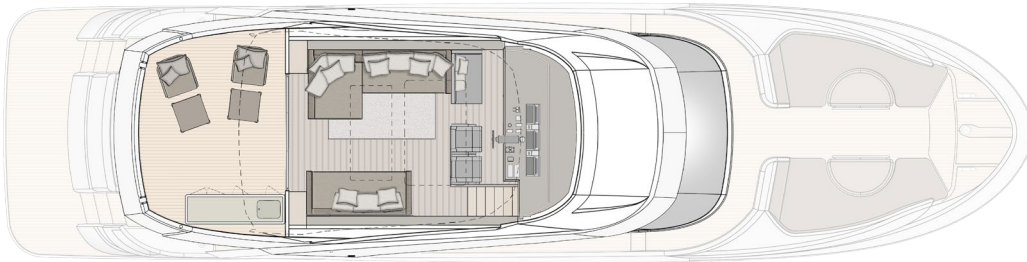

MONTE CARLO YACHTS
Via Consiglio d'Europa 90
34074 Monfalcone (GO), Italia
t. +39 0481 283111
f. +39 0481 283500
www.montecarlo-yachts.it

On the lower deck, the new MCY 76 *Sky lounge* offers comfortable accommodation for up to eight guests: a full-beam owner cabin, a spacious VIP cabin and two comfortable guest cabins, each one with its dedicated ensuite bathroom. Loyal to the MCY Collection, the owner cabin of the new MCY' model features the iconic Monte Carlo Yachts' portholes. In this case, the wider elements offer increased brightness and a better view over the sea. The spacious full-headroom crew quarters located aft are also fully customizable, with the option of having up to two crew cabins or a combination of one spacious cabin with a galley and dinette in lieu of a second cabin.

Welcome to the MCY 76 *Sky lounge*, a yacht designed to fit your dreams.

MONTECARLOYACHTS

General arrangements

Enclosed Flybridge

Main Deck - Proposal with galley located forward

Main Deck - Proposal with galley located aft