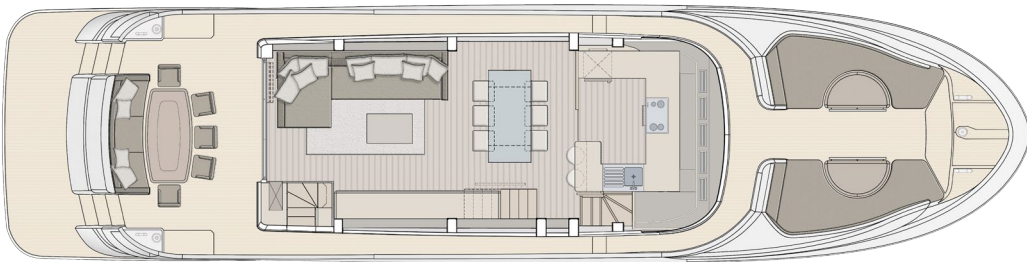

Welcome to the MCY 76 *Sky lounge*, a yacht designed to fit your dreams.

MONTECARLOYACHTS

General arrangements

Enclosed Flybridge

Main Deck - Proposal with galley located forward

Main Deck - Proposal with galley located aft

Lower Deck

MONTE CARLO YACHTS
Via Consiglio d'Europa 90
34074 Monfalcone (GO), Italia
t. +39 0481 283111
f. +39 0481 283500
www.montecarloyachts.it

Technical specifications

Main dimensions

Overall length (LOA)	23.06 75 ft 7 in
Maximum beam	5.75 m 18 ft 10 in
Displacement	54 t Dry