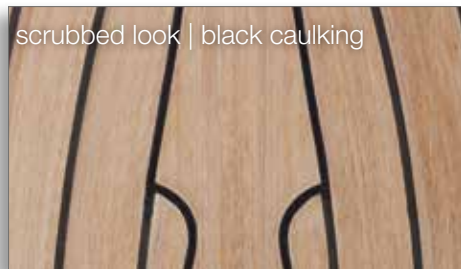

grey RAL 7040

signal white RAL 9003

dark grey RAL 7043

signal white RAL 9003

black RAL 9011

EXTERIOR | PAINTED HULL, WATERLINE & COVELINE

OPTIONS shown are examples

The hull, waterline & coveline can be painted in almost every colour (metallic/non metallic) according to the Alexseal Yacht Coatings Selection. Painted hull, waterline & coveline only available for Dehler 34, 38SQ, 42 & 46.

EXTERIOR | NATURAL TEAK & SYNTHETIC TEAK

NATURAL TEAK

OPTION

SYNTHETIC TEAK

OPTIONS

EXTERIOR | GENNAKER & SPINNAKER

OPTIONS

EXTERIOR | COVERS

MAINDROP, SPRAYHOOD, STEERING WHEEL COVER, COCKPIT TABLE COVER

OPTIONS

light grey

dark grey

cream

black

EXTERIOR | UPHOLSTERY

OPTIONS