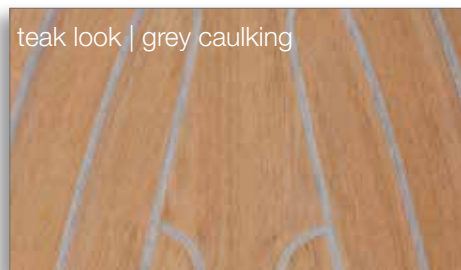

SYNTHETIC TEAK

OPTIONS