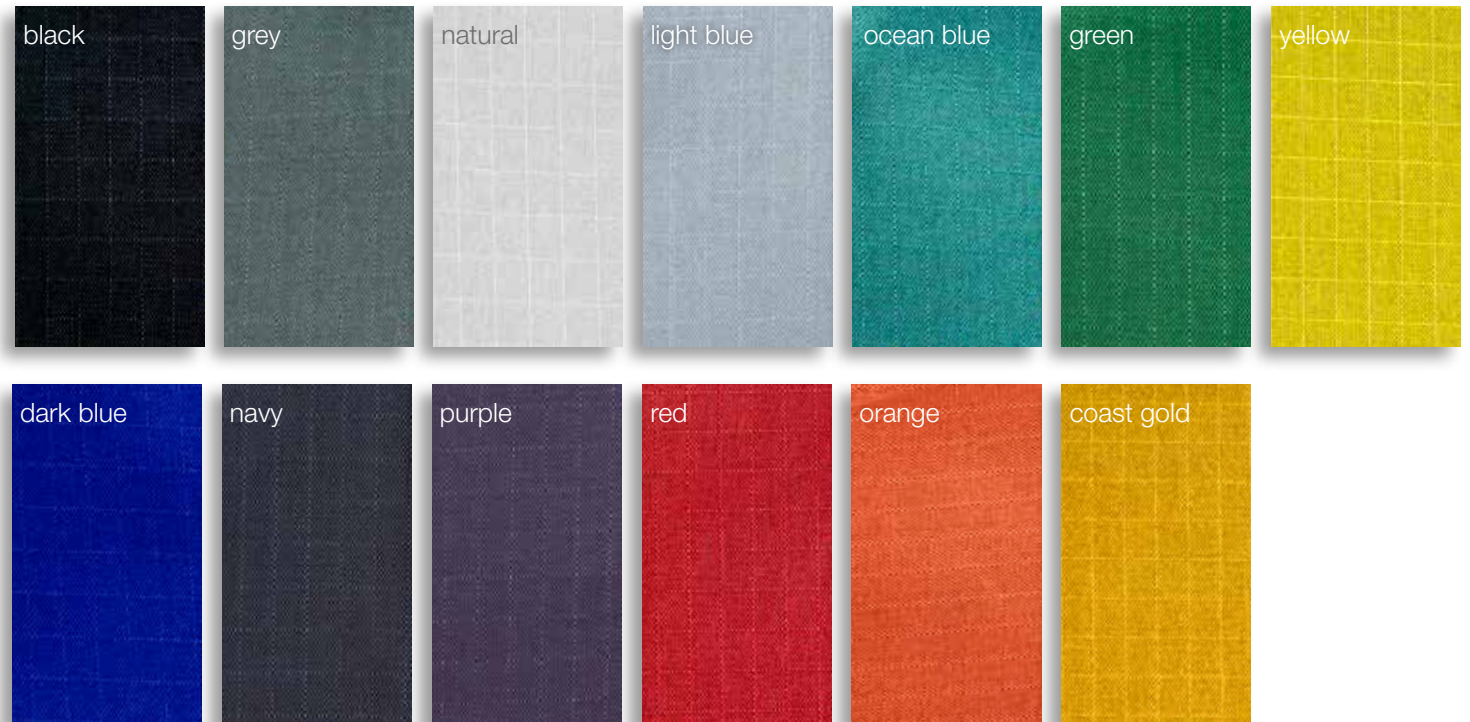

EXTERIOR | GENNAKER & SPINNAKER

OPTIONS