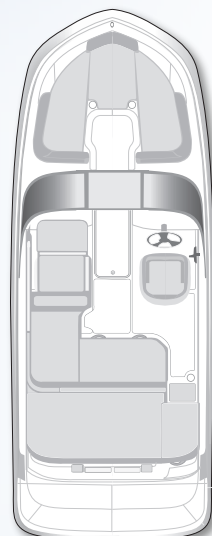

EXPERIENCE THE EVOLUTION™
BAYLINER®

Colors, graphics and some equipment shown, subject to change without notice. To view a complete list of colors and options, visit global.bayliner.com

STANDARD FEATURES

ENGINE

- 115 HP XL EFI CT Mercury FourStroke Outboard
- 200 HP ECT 4.5L MPI MerCruiser Sterndrive (Alpha 1 Outdrive)

COCKPIT

- Integrated Cooler
- Standard Speakers (2)
- Cup Holders (5)
- Grab Handles (8)
- Mooring Cleats (6)
- Fuel Fill w/ Integrated Vent
- Glove Box
- Cockpit Table
- Helm Seat w/ 180° Swivel
- In-Floor Ski/Wakeboard Storage
- Waterproof 120-Watt AM/FM Stereo w/ mp3 Capability
- Self-Bailing Cockpit

ELECTRICAL SYSTEM & ENGINE COMPARTMENT

- Battery Switch
- 500 GPH Bilge Pump (Automatic)
- 12V Blower

HELM

- Multi-Function Gauges w/ Fog-Resistant Glass Lenses: Fuel, Speedometer, Tachometer, Voltmeter
- 12V Accessory Outlet
- 12V Horn
- Analog Trim Indicator
- Side-Mounted Engine Controls w/ Trim & Tilt Switch in Handle
- Tilt Steering
- Custom Sport Steering Wheel
- Hydraulic Steering System (115 HP and Below Outboard Only)
- Rack & Pinion Power Steering (Sterndrive Only)

HULL AND DECK

- Bow & Transom Eyes (3)
- 12V Navigation Lights
- Stainless Steel Tow Ring
- Non-Skid Fiberglass Floor
- Sport Windshield w/ Opening Center Panel
- Swim Platform w/ Telescoping Ladder (Outboard Only)
- Extended Swim Platform w/ Telescoping Ladder (Sterndrive Only)
- Anchor Roller

INTERIOR COLOR

- Almond

COLOR SELECTION

- Two-Tone Hull Colors: White w/ White, Grey, Dark Blue, Black or Taupe

GRAPHIC OPTIONS

- Boot Stripe: Dark Grey, Dark Blue, Silver, Orange, or Red

OPTIONS

ENGINE OPTIONS

- 150 HP XL EFI Mercury FourStroke Outboard
- 250 HP ECT 4.5L MPI MerCruiser Sterndrive (Alpha 1 Outdrive)
- 170 GP QSD 2.0L Diesel Sterndrive (Alpha 1 Outdrive)

HELM

- 7" Glass Dash w/ Mercury Vessel View

HULL AND DECK

- Electric Windlass w/ Anchor & Chain
- Secure Eye
- Bottom Paint
- Swim Platform Mat (Teak)
- Transom Shower w/ On-Demand Water System

INTERIOR COLOR

- Desert Sand

WATER SPORTS OPTIONS

- Ski Tow Pylon (Outboard Only)

COCKPIT FLOOR COVERING OPTIONS

- Cockpit Flooring (Teak Mat)

ADDITIONAL OPTIONS

- Digital Depth Indicator
- Oil Drip Pan (Sterndrive Only)

PREFERRED PACKAGE W/ CARPETS

- Teak Table
- Stainless Steel Pack
- Sisal Design Carpet Runners
- LED Cup Holder Lights

PREFERRED PACKAGE

- Teak Table
- Stainless Steel Pack
- LED Cup Holder Lights

BIMINI PACKAGE

- Bimini Top w/ Boot
- Cockpit Cover
- Bow Well Cover

BIMINI ENCLOSURE PACKAGE

- Bimini Top w/ Boot
- Enclosure Curtains
- Cockpit Cover
- Bow Well Cover

CONVERTIBLE TOP PACKAGE

- Convertible Top
- Side Curtains
- Cockpit Cover
- Bow Well Cover

WAKEBOARD TOWER PACKAGE

- Tower w/ Integrated Bimini Top
- Cockpit Cover
- Bow Well Cover

CUSHION PACKAGE

- Helm Bucket Seat Upgrade
- Bow Filler Cushion w/ Bow Wind Block