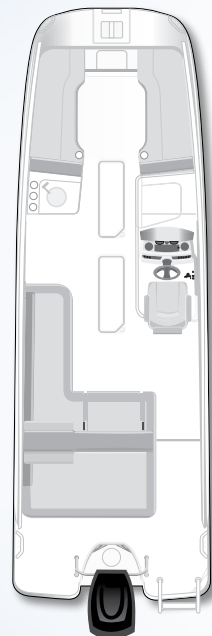

STANDARD FEATURES

ENGINE

- 150 HP Mercury FourStroke EFI Outboard

COCKPIT

- Standard Speakers (4)
- Cup Holders (12)
- Grab Handles (2)
- Mooring Cleats (6)
- Fuel Fill w/ Integrated Vent
- Glove Box
- Helm Seat w/ 180 Degree Swivel
- In-Floor Ski/Wakeboard Storage
- Waterproof 120-Watt AM/FM Stereo w/ MP3 Capability
- Portside Companion Seat
- Large Lockable Port-Side Changing Room and Storage Compartment

ELECTRICAL SYSTEM & ENGINE COMPARTMENT

- Battery Switch
- 1200 GPH Bilge Pump (Manual)

HELM

- Multi-Function Gauges w/ Fog Resistant Glass Lenses: Fuel, Speedometer, Tachometer, Voltmeter
- 12V Accessory Outlet
- 12V Horn
- Side-Mounted Engine Controls w/ Trim & Tilt Switch in Handle
- Tilt Steering
- Custom Sport Steering Wheel
- Analog Trim Indicator

HULL AND DECK

- Bow & Transom Eyes (3)
- 12V Navigation Lights
- M-Hull™ Design
- Anchor Locker
- Fiberglass Floor Liner
- Helm Windscreen
- Swim Platform w/ Telescoping Ladder

INTERIOR COLOR

- Desert Sand Interior

COLOR SELECTIONS

- Solid Hull Colors: Black
- Premium Graphic

CANVAS OPTIONS

- Bimini, 6' Top w/ Boot

OPTIONS

ENGINE OPTIONS

- 200 HP Mercury FourStroke Outboard (Black)
- 225 HP Mercury FourStroke Outboard (Black)
- 250 HP Mercury FourStroke Verado Outboard (Black)

COCKPIT

- 25qt Carry-On Cooler

ELECTRICAL SYSTEM & ENGINE COMPARTMENT

- Battery On-Shore Charger 220V
- Battery On-Shore Charger 120V/60

HULL AND DECK

- Bow Ladder w/ Hinged Lid

COLOR SELECTION

- Two-Tone Hull Colors: White w/ Blue

POWER STEERING OPTIONS

- Power Steering - 200 HP L4 Option (Outboard Only)

WATER SPORT OPTIONS

- Non-Folding Sport Arch

STAINLESS STEEL PACKAGE

- Stainless Package (Cup Holders, Fuel Fill, Thru Hull, Horn Vent, Bow Hatch, Latches, Rub Rail)

COCKPIT FLOOR COVERING OPTIONS

- Cockpit Carpet Runners
- Snap-In Seagrass Woven Floor Covering (Teak)
- Cockpit Flooring Mat (Teak)

CANVAS OPTIONS

- Bimini, 10' for Bow
- Mooring Cover
- Bimini Enclosure (Bow & Stern Bimini w/ Side Curtains)

CUISINE ACCESSORY OPTIONS

- Bow Table
- Refrigerator (Drawer Style)
- Wet Bar w/ Sink, Faucet and Storage (10 Gal)

CONVENIENCE OPTIONS

- Portable Head
- Pump Out Head

ADDITIONAL OPTIONS

- Air Compressor (Bi-Directional for Inflatables)
- Fender Cleats
- High Altitude Prop
- Digital Depth Indicator

LIGHTING OPTIONS

- Docking Lights
- Underwater Transom Lighting (Blue)
- XR7 Lighting Package (LED Cup Holders, LED Courtesy Lights, Rope Lighting)

SEATING & UPHOLSTERY

- Luxury Helm Seat
- Luxury High-Back Helm Seat
- L-Group Seating w/ Single Lounger

SWIM PLATFORM OPTIONS

- Swim Platform Mat (Teak)

TRAILER

- Tandem Axle Painted Trailer w/ Brakes & Swing Tongue (Black)
- Tandem Axle Galv Trailer w/ Brakes & Swing Tongue